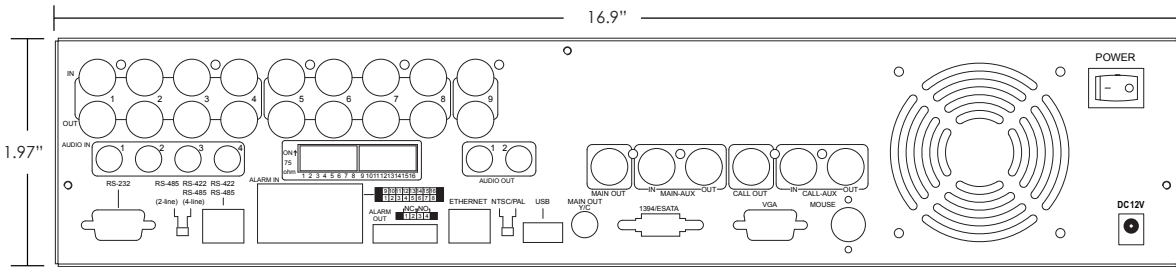

SPECIFICATIONS

WPS-300-DVR-9CH

System	Operating System	Embedded Linux
	Multi-Operation	Pentaplex - Simultaneous Live View, Record, Playback, Control, Remote Access, Backup
	Dual Stream	Yes
Video	Input	9 CH, BNC
	Video Loop Outputs	Yes - 9
	Main monitor	HDMI / VGA / BNC / S-video
	HDMI	Yes (1024 x 768 60 Hz)
	Call Monitor	Yes
	Detection	Motion / Video loss
Audio	Input / Output	4 in, 2 out
Record	Compression	H.264 Video / ADPCM Audio
	Supported Resolutions	D1 / Half D1 / CIF
	Max Record Resolution	Full D1 all channels
	Frame rate (FPS) & Resolution	NTSC – 120 / 720*480, 240 / 720*240, 270 / 360*240
	Watermark	Yes
	Mode	Continuous / Manual / Schedule / Alarm / Motion
	Motion Detection	Yes, with configurable detection area & sensitivity
	Pre-record	0 - 10 seconds
	Post-record	0 - 60 minutes
Display	Resolution	NTSC – 720*480
	Sequential Switch	User adjustable
	Split Windows	1 / 4 / 7 / 9
	Digital Zoom	X2, X4
Playback	Frame rate (FPS) / Resolution	NTSC – 120 / 720*480, 240 / 720*240, 270 / 360*240
	Search	Smart search / Date/time / Camera / Alarm / Motion / Video Loss
	Operation	Play, Fast Forward, Backward, Pause, Stop, Snapshot (Internet Explorer, iPhone, iPad, Android)
Power	Source	12V DC 8.33A (External)
	Consumption	80W Max. (with 4 hard drives)

Storage	Hard Drive	(1) 500GB SATA	
	Hard Drive Extension	Max 4 SATA connections (1 used for internal hard drive, 1 used for DVD+RW, 1 used for ESATA port) internal cable for unused SATA included - Unlimited Storage Size	
	Internal Hard Drive Bays	4 bays total (1 populated with supplied internal hard drive 1 populated with DVD+RW drive, 2 open Bays)	
	ESATA connection	1	
	USB Ports	2 (1 for mouse)	
	Internal DVD+RW drive	Yes (removable to replace with a hard drive - brackets and cover plate included)	
	Hard Drive Failure Notification	Yes (Display and Email)	
	Alarm	Contact Inputs / Relay Outputs	16 / 2 NO or NC
		Event Log	Yes (Alarm, Motion, Video Loss, System)
Network	Ethernet	1 RJ-45 10/100Mbps	
	Web	Internet Explorer 32 bit	
	OS	Windows 7, Vista, XP, and 2000	
	E-mail	Yes	
	FTP	Yes	
	Two-way Audio	Yes	
	Remote users	6	
	Remote Devices	PC / iPhone / iPod / iPad native / Android / Smartphone / PDA (WAP)	
Control	IR	IR sensor on front	
	RS-485 / RS-232	1 RS-485 for PTZ, 1 RS-232 for Control	
Setup	Local	Remote Control, USB mouse	
	Remote	Internet Explorer 32 bit	
	Multi-lingual	Yes	
Reliability	Watch Dog Timer	Yes	
	System Recovery	Auto-Power on after power loss	
Security		Multi-level password (3 levels, up to 18 accounts)	
Weights & Measures	Dimension	16.9" x 12.9" x 3.4" (w/o Rack Ears)	
	Rack Mount	Yes - 2U (rack ears included)	
	Weight	11 lbs (w/o hard drives)	
Accessories		USB Mouse, Power Cord, Remote Control, (1) set of Rack Ears, (1) set of Hard Drive rails, Spare Dust Filter, DVDRW Blank Cover Plate, Batteries, Screw for additional hard drives, Quick Start Guide, CD (Manual, Application Notes)	

WIREFATH
SURVEILLANCE